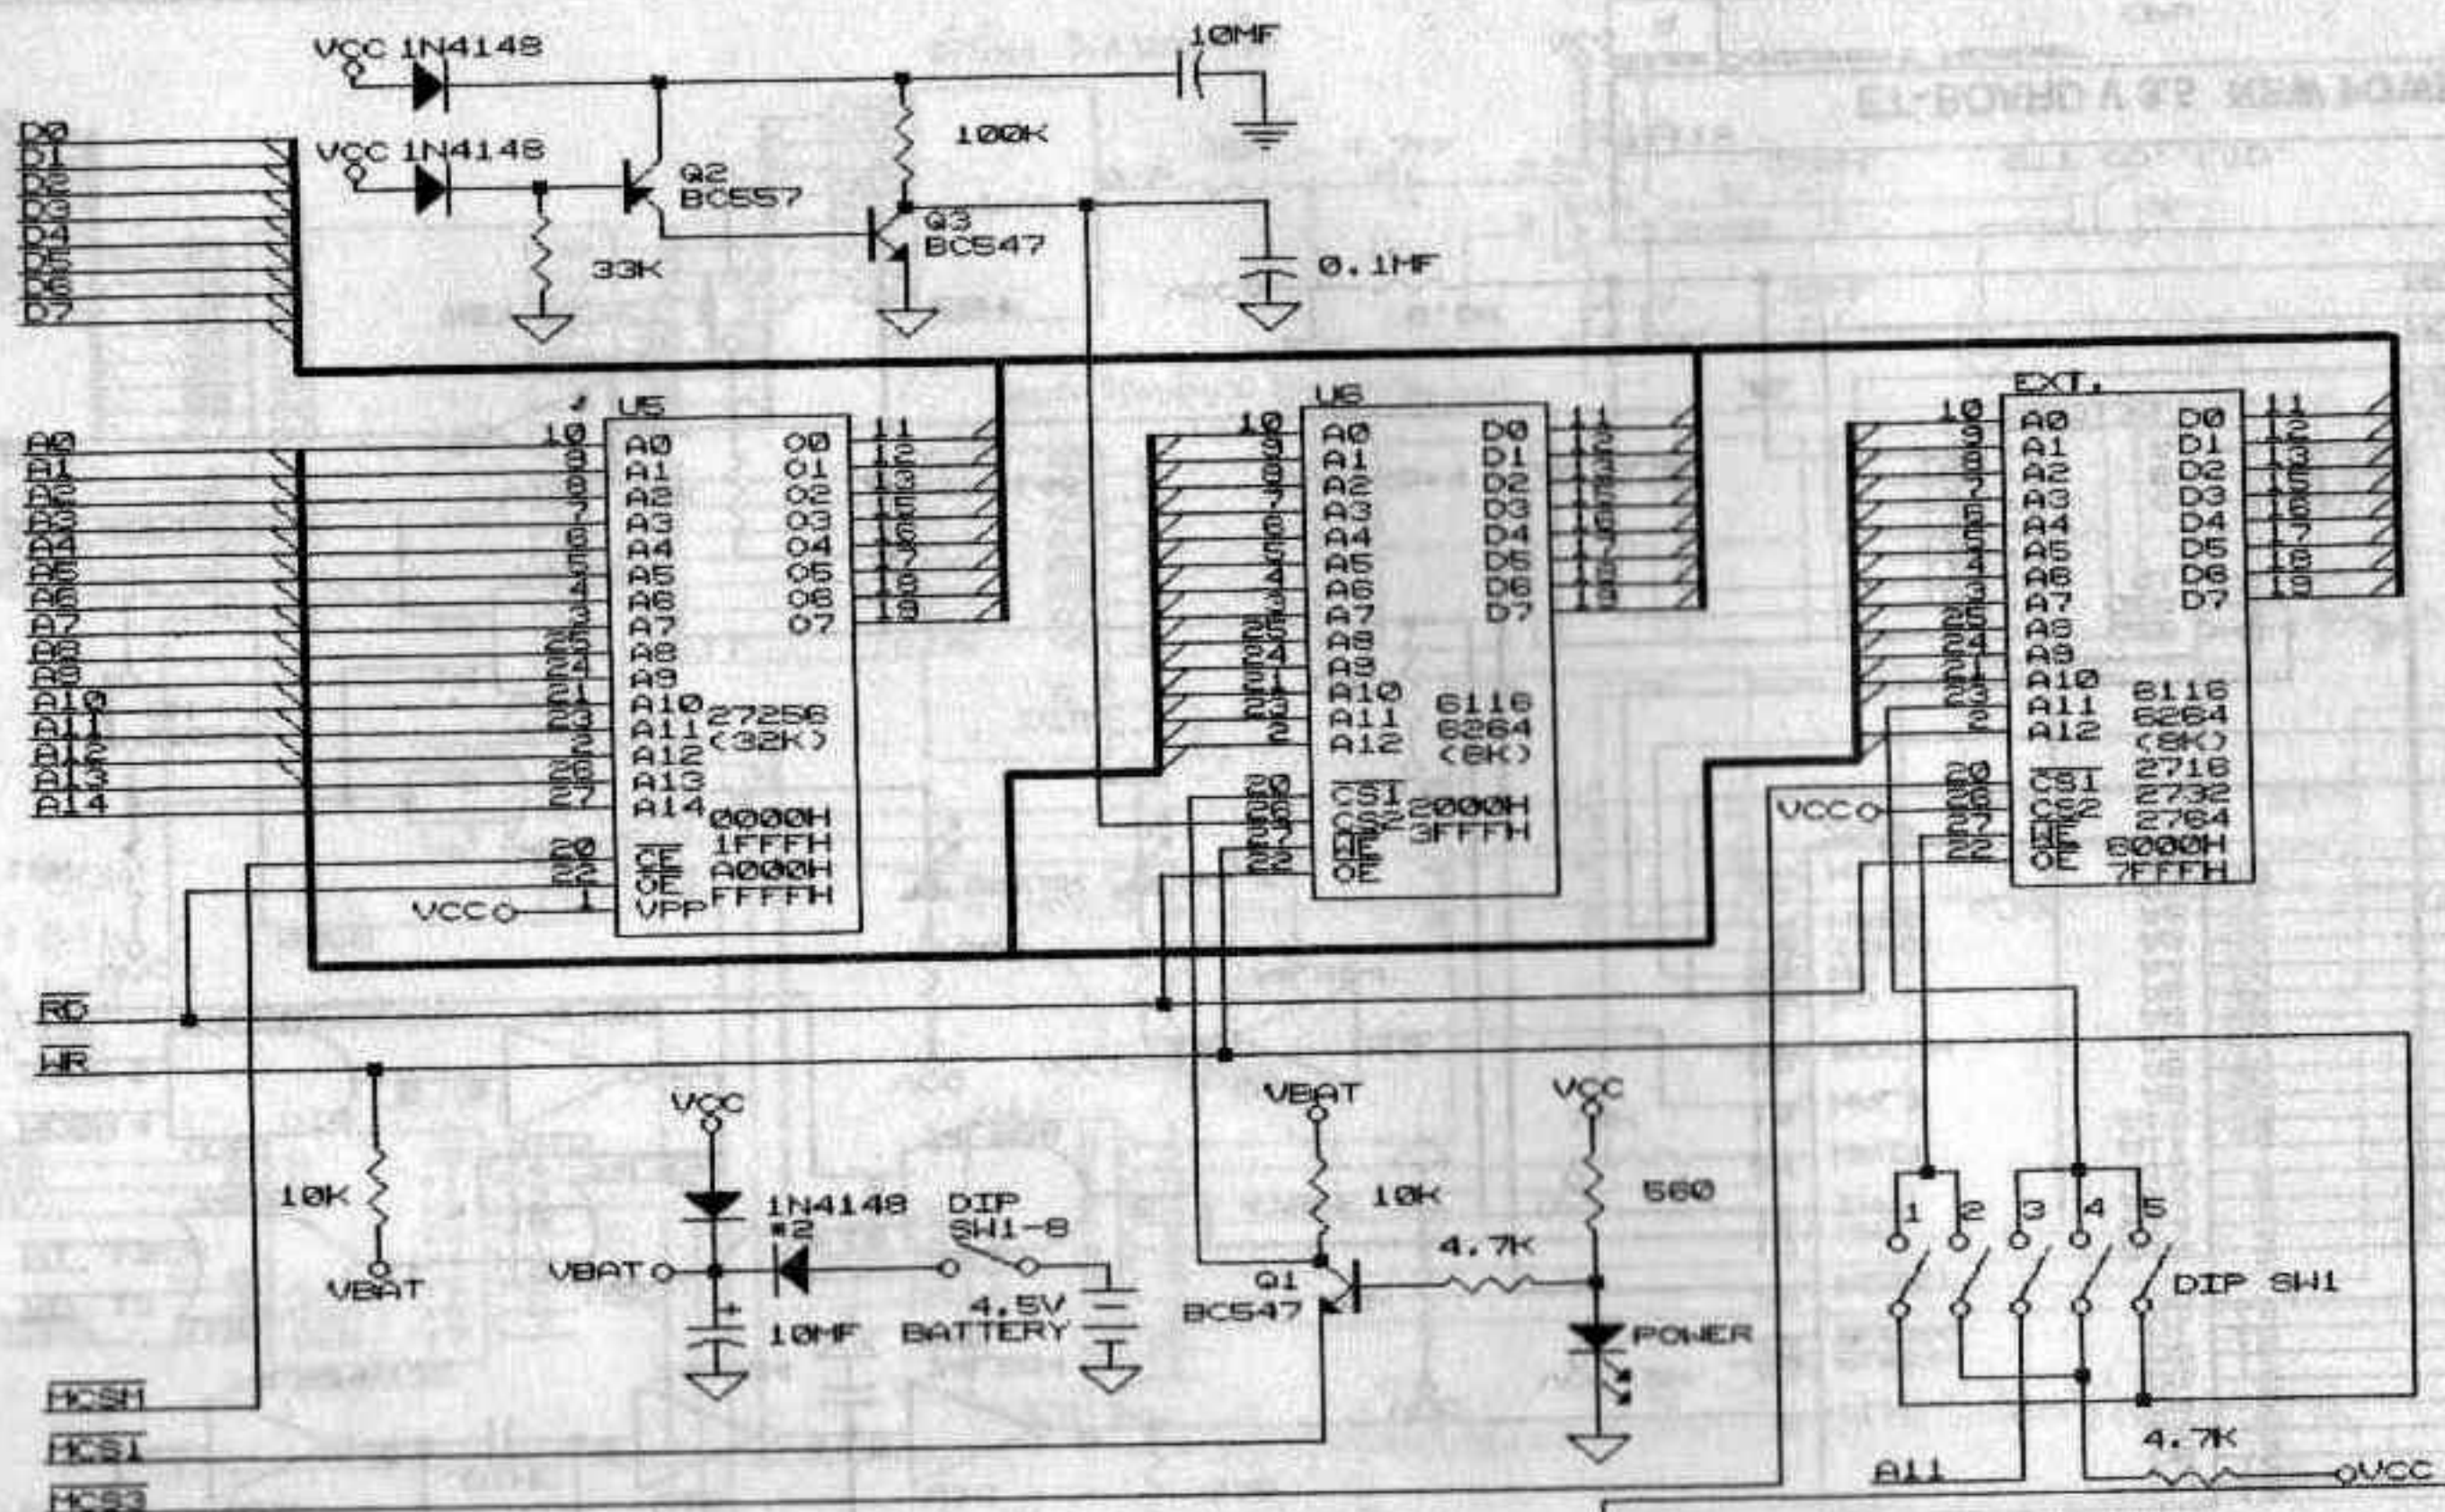

ET-BOARD V 3.5 NEW POWER

| | | | |
|---------------------------------------|-----------------|-------|--------|
| ETT CO., LTD. | | | |
| Title ET-BOARD V 3.5 NEW POWER | | | |
| Size | Document Number | REV | |
| A | MEMORY | 1 | |
| Date: February 1, 1990 | | Sheet | 2 of 4 |